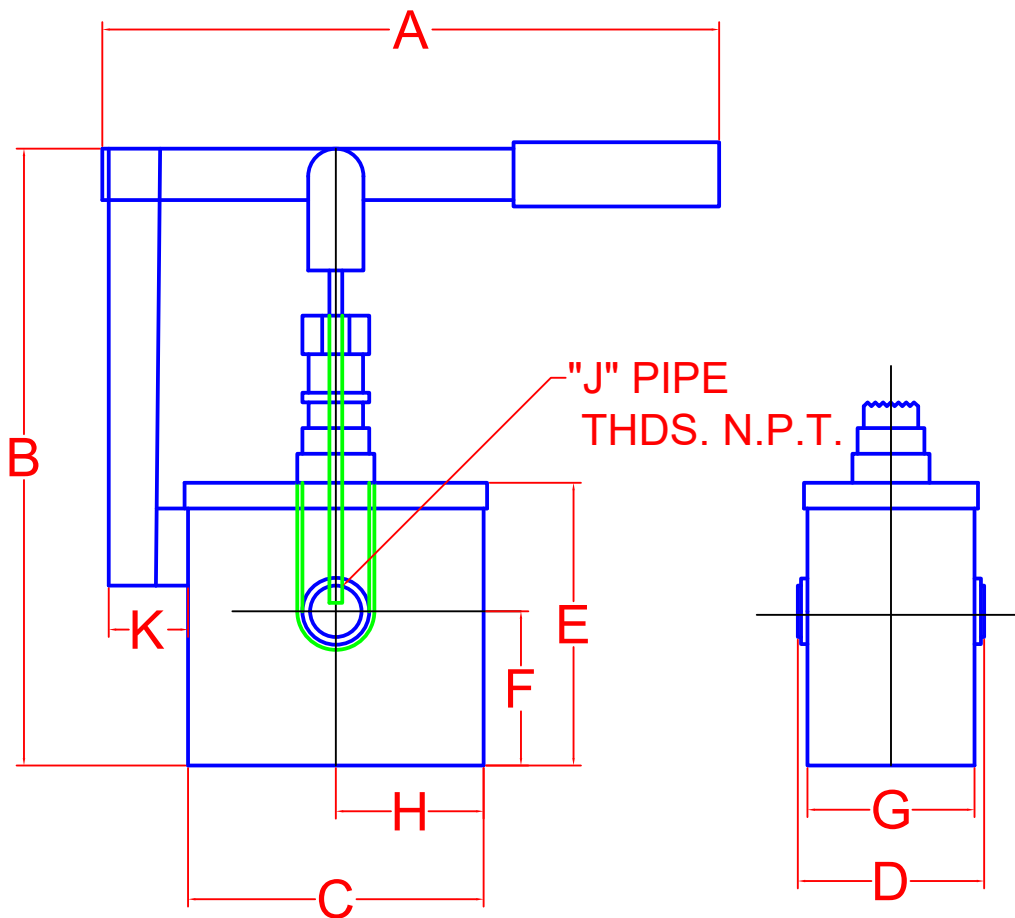

CAT. NO	A	B	C	D	E	F	G	H	J	K
4ZQT (in)	12 in	9 in	4 3/4 in	2 11/16 in	4 5/8 in	2 5/8 in	2 9/16 in	2 in	1 in	1 1/2 in
	30.48 cm	22.86 cm	12.06cm	6.82cm	11.74 cm	6.66 cm	6.50 cm	5.08 cm	2.54 cm	3.81 cm
6ZQT (in)	12 in	11 1/4 in	5 3/4 in	5 1/2 in	2 15/16 in	2 15/16 in	3 1/4 in	2 1/4 in	1 1/2 in	1 in
	30.48 cm	28.57 cm	14.60 cm	13.97 cm	7.46 cm	7.46 cm	8.25 cm	5.71 cm	3.81 cm	2.54 cm
8ZQT (in)	12 in	13 3/4 in	6 in	4 in	7 in	3 15/16 in	3 7/8 in	2 1/2 in	2 in	1 in
	30.48 cm	34.92 cm	15.24 cm	10.16 cm	17.78 cm	10.00 cm	9.84 cm	6.35 cm	5.08 cm	2.54 cm

Sta-Warm Electric Company
Ravenna, Ohio 44266

BRONZE QUICK OPENING VALVE

SIZE	DATE	DWG NO.	REV
A	7/26/16	25A1064-24A	1
Order No.	SCALE	DRAWN BY:	SHEET
	NONE	T. Borthwick	1 OF 1